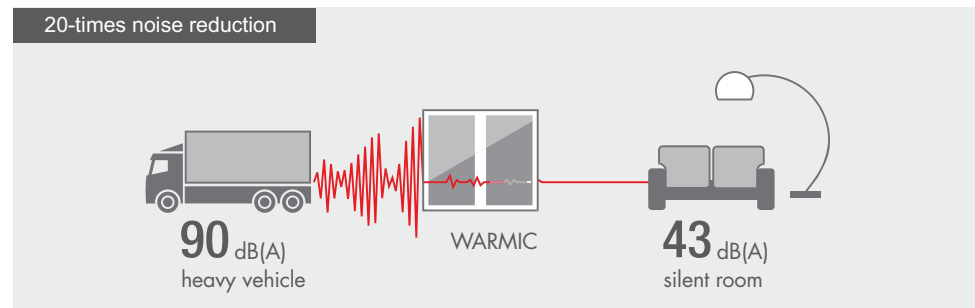

20 times less noise – now you can sleep in peace

Every day we are confronted with noises around us. Vehicles, loud music, the neighbours' lawnmower ... It's time to for a change thanks to our PVC lift- and-slide HS WARMIC patio doors, the annoying noises remain outside. Your home will become a real oasis of silence. Thanks to the appropriate fitting of patio doors, you can obtain up to 20 times of noise reduction - while maintaining effective thermal protection.

A noise increase by 10 dB doubles the subjective noise intensity (LfU Landesanstalt für Umweltschutz Baden-Württemberg); Source: www.hug-technik.com/inhalt/ta/schallpegel_laermpegel.html

Do not waste your time on cleaning - choose windows and doors with HDF (High-Definition-Finishing)

HS WARMIC lift & slide door profiles manufactured by PVC leader REHAU, in HDF technology, are famous for their high-quality smooth and glossy exterior. This makes the patio doors more resistant to dirt adhesion and much easier to clean with water, washing up liquid and a soft cloth.