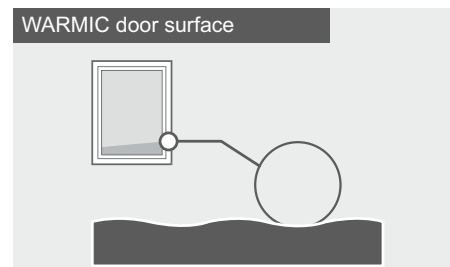

## 20 times less noise – now you can sleep in peace

Every day we are confronted with noises around us. Vehicles, loud music, the neighbours' lawnmower ... It's time to for a change thanks to our PVC lift- and-slide HS WARMIC patio doors, the annoying noises remain outside. Your home will become a real oasis of silence. Thanks to the appropriate fitting of patio doors, you can obtain up to 20 times of noise reduction - while maintaining effective thermal protection.

## Do not waste your time on cleaning - choose windows and doors with HDF (High-Definition-Finishing)

HS WARMIC lift & slide door profiles manufactured by PVC leader REHAU, in HDF technology, are famous for their high-quality smooth and glossy exterior. This makes the patio doors more resistant to dirt adhesion and much easier to clean with water, washing up liquid and a soft cloth.