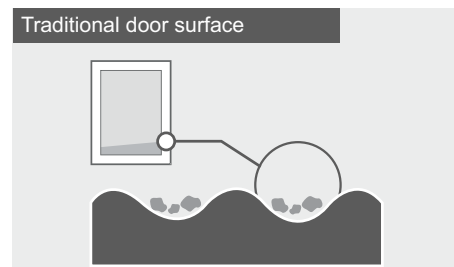

## 20 times less noise – now you can sleep in peace

Every day we are confronted with noises around us. Vehicles, loud music, the neighbours' lawnmower ... It's time to for a change thanks to our PVC lift- and-slide HS WARMIC patio doors, the annoying noises remain outside. Your home will become a real oasis of silence. Thanks to the appropriate fitting of patio doors, you can obtain up to 20 times of noise reduction - while maintaining effective thermal protection.

## Do not waste your time on cleaning - choose windows and doors with HDF (High-Definition-Finishing)

HS WARMIC lift & slide door profiles manufactured by PVC leader REHAU, in HDF technology, are famous for their high-quality smooth and glossy exterior. This makes the patio doors more resistant to dirt adhesion and much easier to clean with water, washing up liquid and a soft cloth.