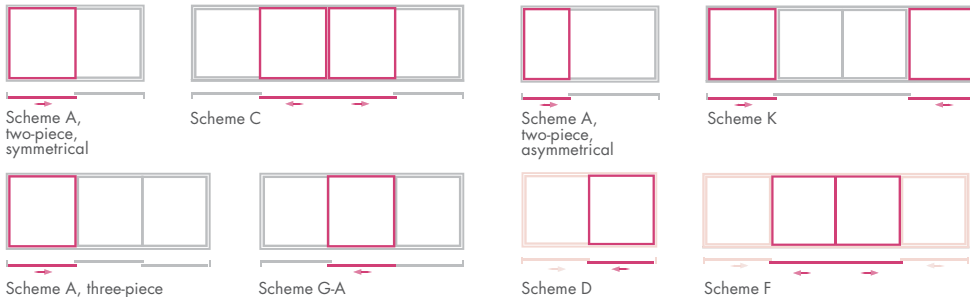

## Make friends with sunshine

- ▶ Our PVC HS WARMIC lift and slide doors with REHAU profiles can be opened in different ways - choose the one that suits you best.
- ▶ They are extremely stable and at the same time extremely easy to use, thanks to the balanced weight of the leaf.
- ▶ Lowering the height of the frame in the Panorama leaf variant will let even more sunlight into your home.

Classic leaf variant

Panorama leaf variant

## Opening schemes:

We give you a package full of benefits. With a maximum door width of up to 10 meters and door opening height of up to 2.70 meters, you can combine the terrace, home and garden into one. The HS WARMIC lift-and-slide doors allow for light opening up to 5 meters in width - so now, nothing can stop you from realising the view you have always wanted.