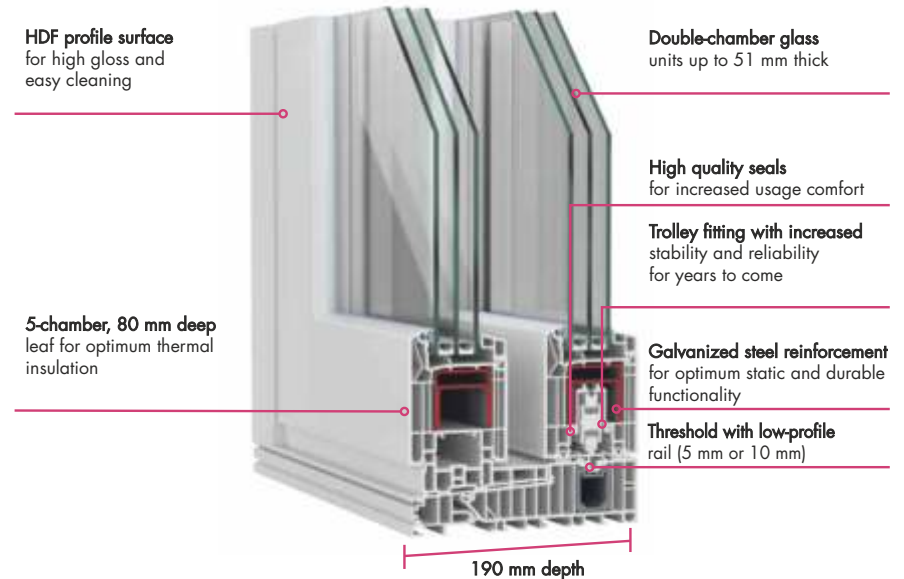

## Do not waste your time on cleaning - choose windows and doors with HDF (High-Definition-Finishing)

HS WARMIC lift & slide door profiles manufactured by PVC leader REHAU, in HDF technology, are famous for their high-quality smooth and glossy exterior. This makes the patio doors more resistant to dirt adhesion and much easier to clean with water, washing up liquid and a soft cloth.

PVC lift – and - slide door cross-section

HS WARMIC with a profile  **REHAU**  
Unlimited Polymer Solutions

Technical parameters	
Opening	lift – and – slide doors
Material - profiles	RAU-PVC material
Material - seals	RAU-SR, RAU-PREN (black, grey)
Depth of installation – doorframe profile / leaf	190 mm / 80 mm
Maximum depth of glazing package	51 mm
Visible surface – doorframe profile	63 mm
Visible surface – leaf profile	101 mm / 40 mm (Panorama leaf)
Maximum gross weight of glazing package	400 kg
Heat transfer coefficient $U_i$	up to 1,3 W/m <sup>2</sup> K
Wind load capacity	up to class B3 according to PN-EN 12210
Water-resistance	up to class 9 A according to PN-EN 12208
Air permeability	class 4 according to PN-EN 12207
Operating forces	class 2 according to PN-EN 12400
Acoustic isolation	$R_w$ up to 43 dB