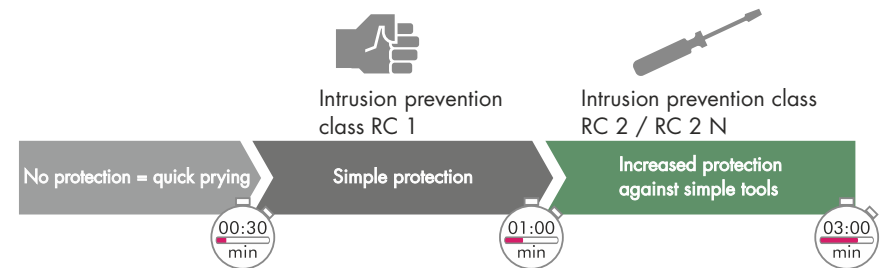

Effective thermal protection - with WARMIC, you will make savings on heating costs

HS WARMIC lift- and - slide doors make savings along with you. Thanks to their excellent thermal performance, with U_f up to $1.3 \text{ W} / \text{m}^2\text{K}$, you can reduce energy consumption and enjoy the warmth in your home.